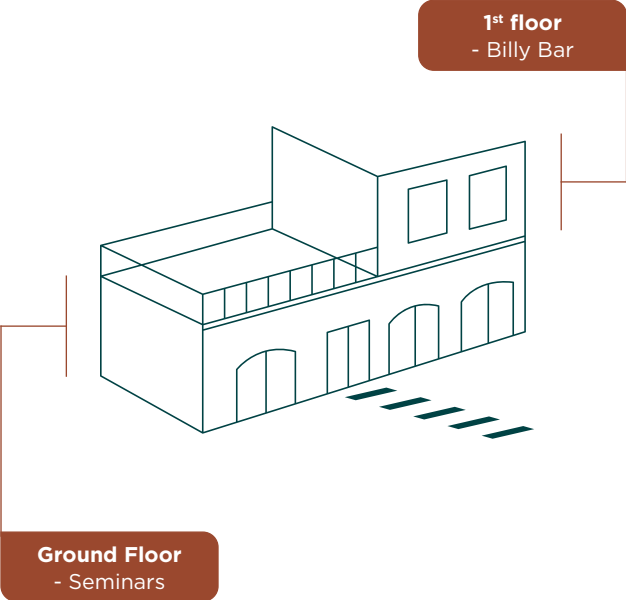

L'ATELIER DU BURDIGALA

L'ATELIER DU BURDIGALA & BILLY BAR