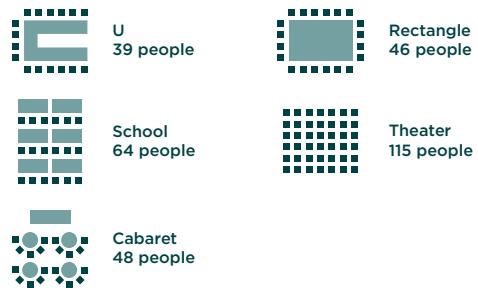

MÉRIADECK + SAINT-SEURIN

136m² | 115 people maximum