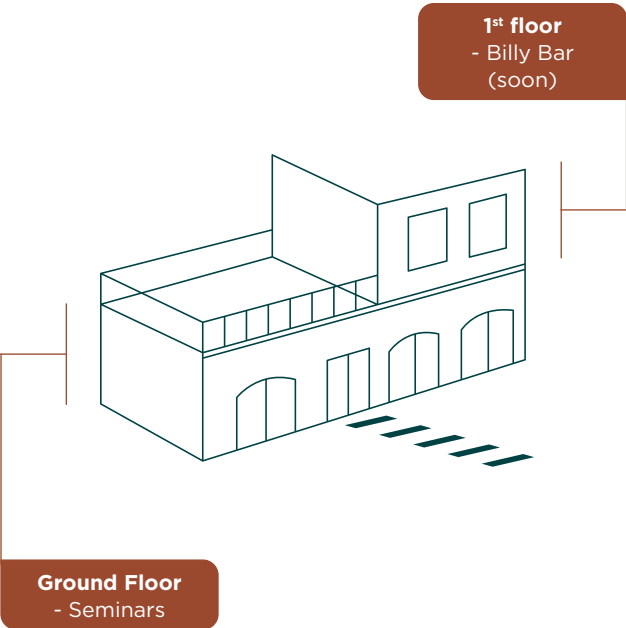

L'ATELIER DU BURDIGALA

L'ATELIER DU BURDIGALA & BILLY BAR