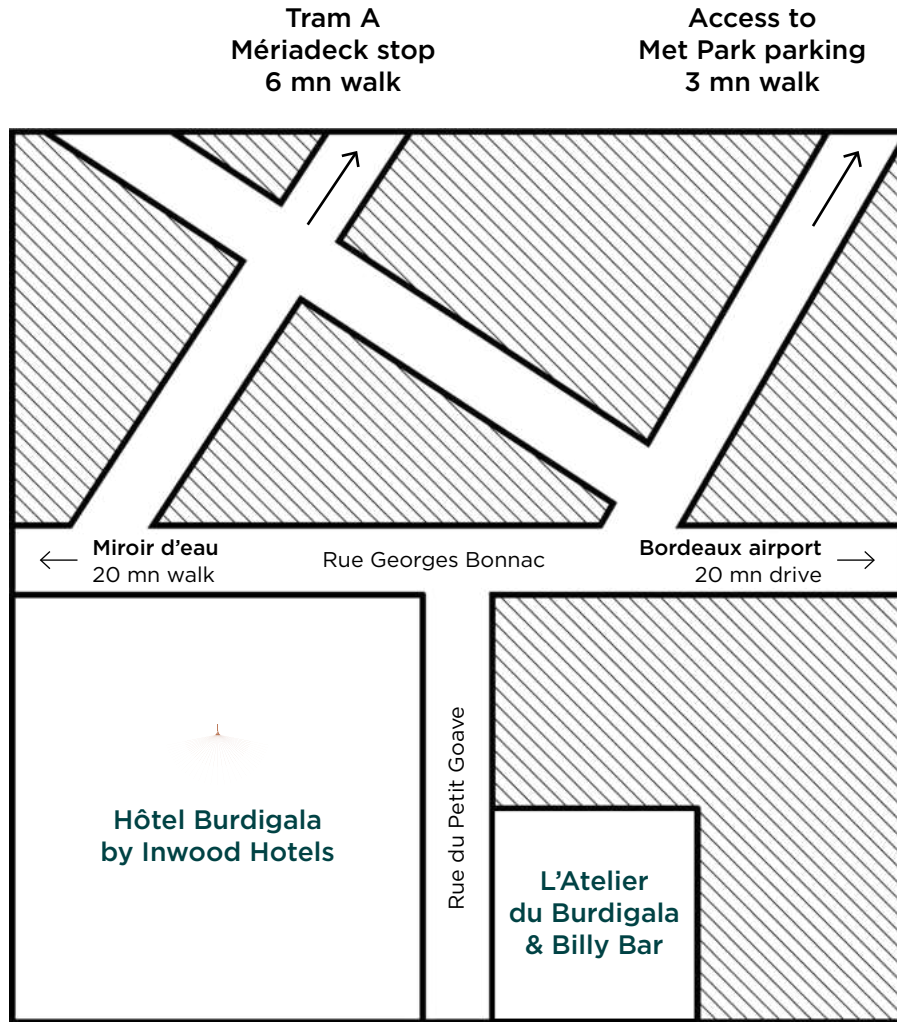

L'ATELIER DU BURDIGALA

L'ATELIER DU
BURDIGALA

L'ATELIER DU BURDIGALA

L'ATELIER DU BURDIGALA & BILLY BAR

BURDIGALA HOTEL

L'ATELIER DU BURDIGALA

The Burdigala's workshop is located on rue du Petit Goave, a stone's throw from the hotel. It allows people to come together to **work and collaborate**. Designed as a **creative hub**, it offers 7 **hybrid, flexible and cutting-edgetechnology workspaces**.