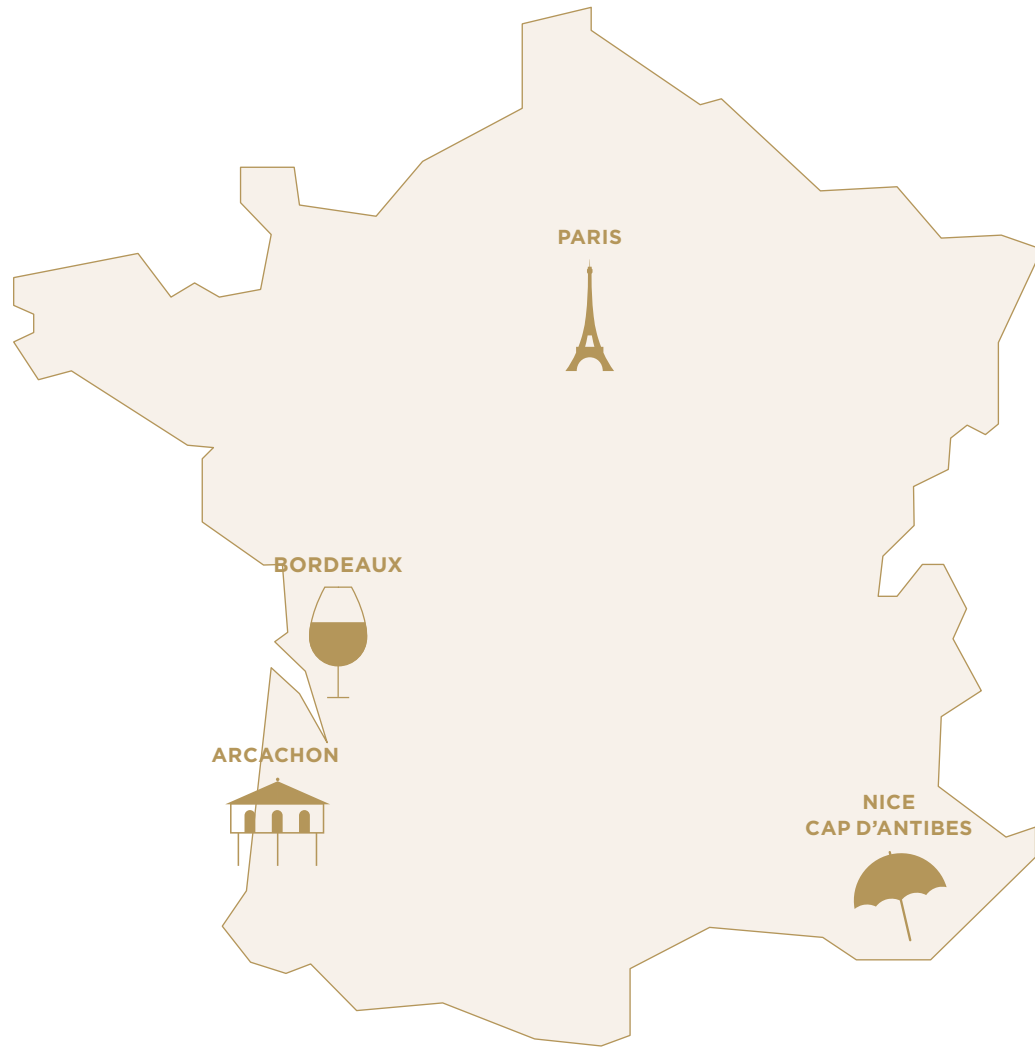

HOTEL'S LOCATION

BORDEAUX

BURDIGALA

ARCACHON

LE B D'ARCACHON

ARCANSE

NICE

LA MALMAISON

CAP D'ANTIBES

IMPERIAL GAROUE

PARIS

ELYSIA

LE DERBY ALMA

LE MONNA LISA

LE WALT

LA BOURDONNAIS

LE TOURVILLE

LE MARQUIS

HOTEL'S LOCATION

THE HOTEL

Lifestyle Hotel

Meriadeck District (Bordeaux city center)

The Art of Sharing!

NOS SERVICES