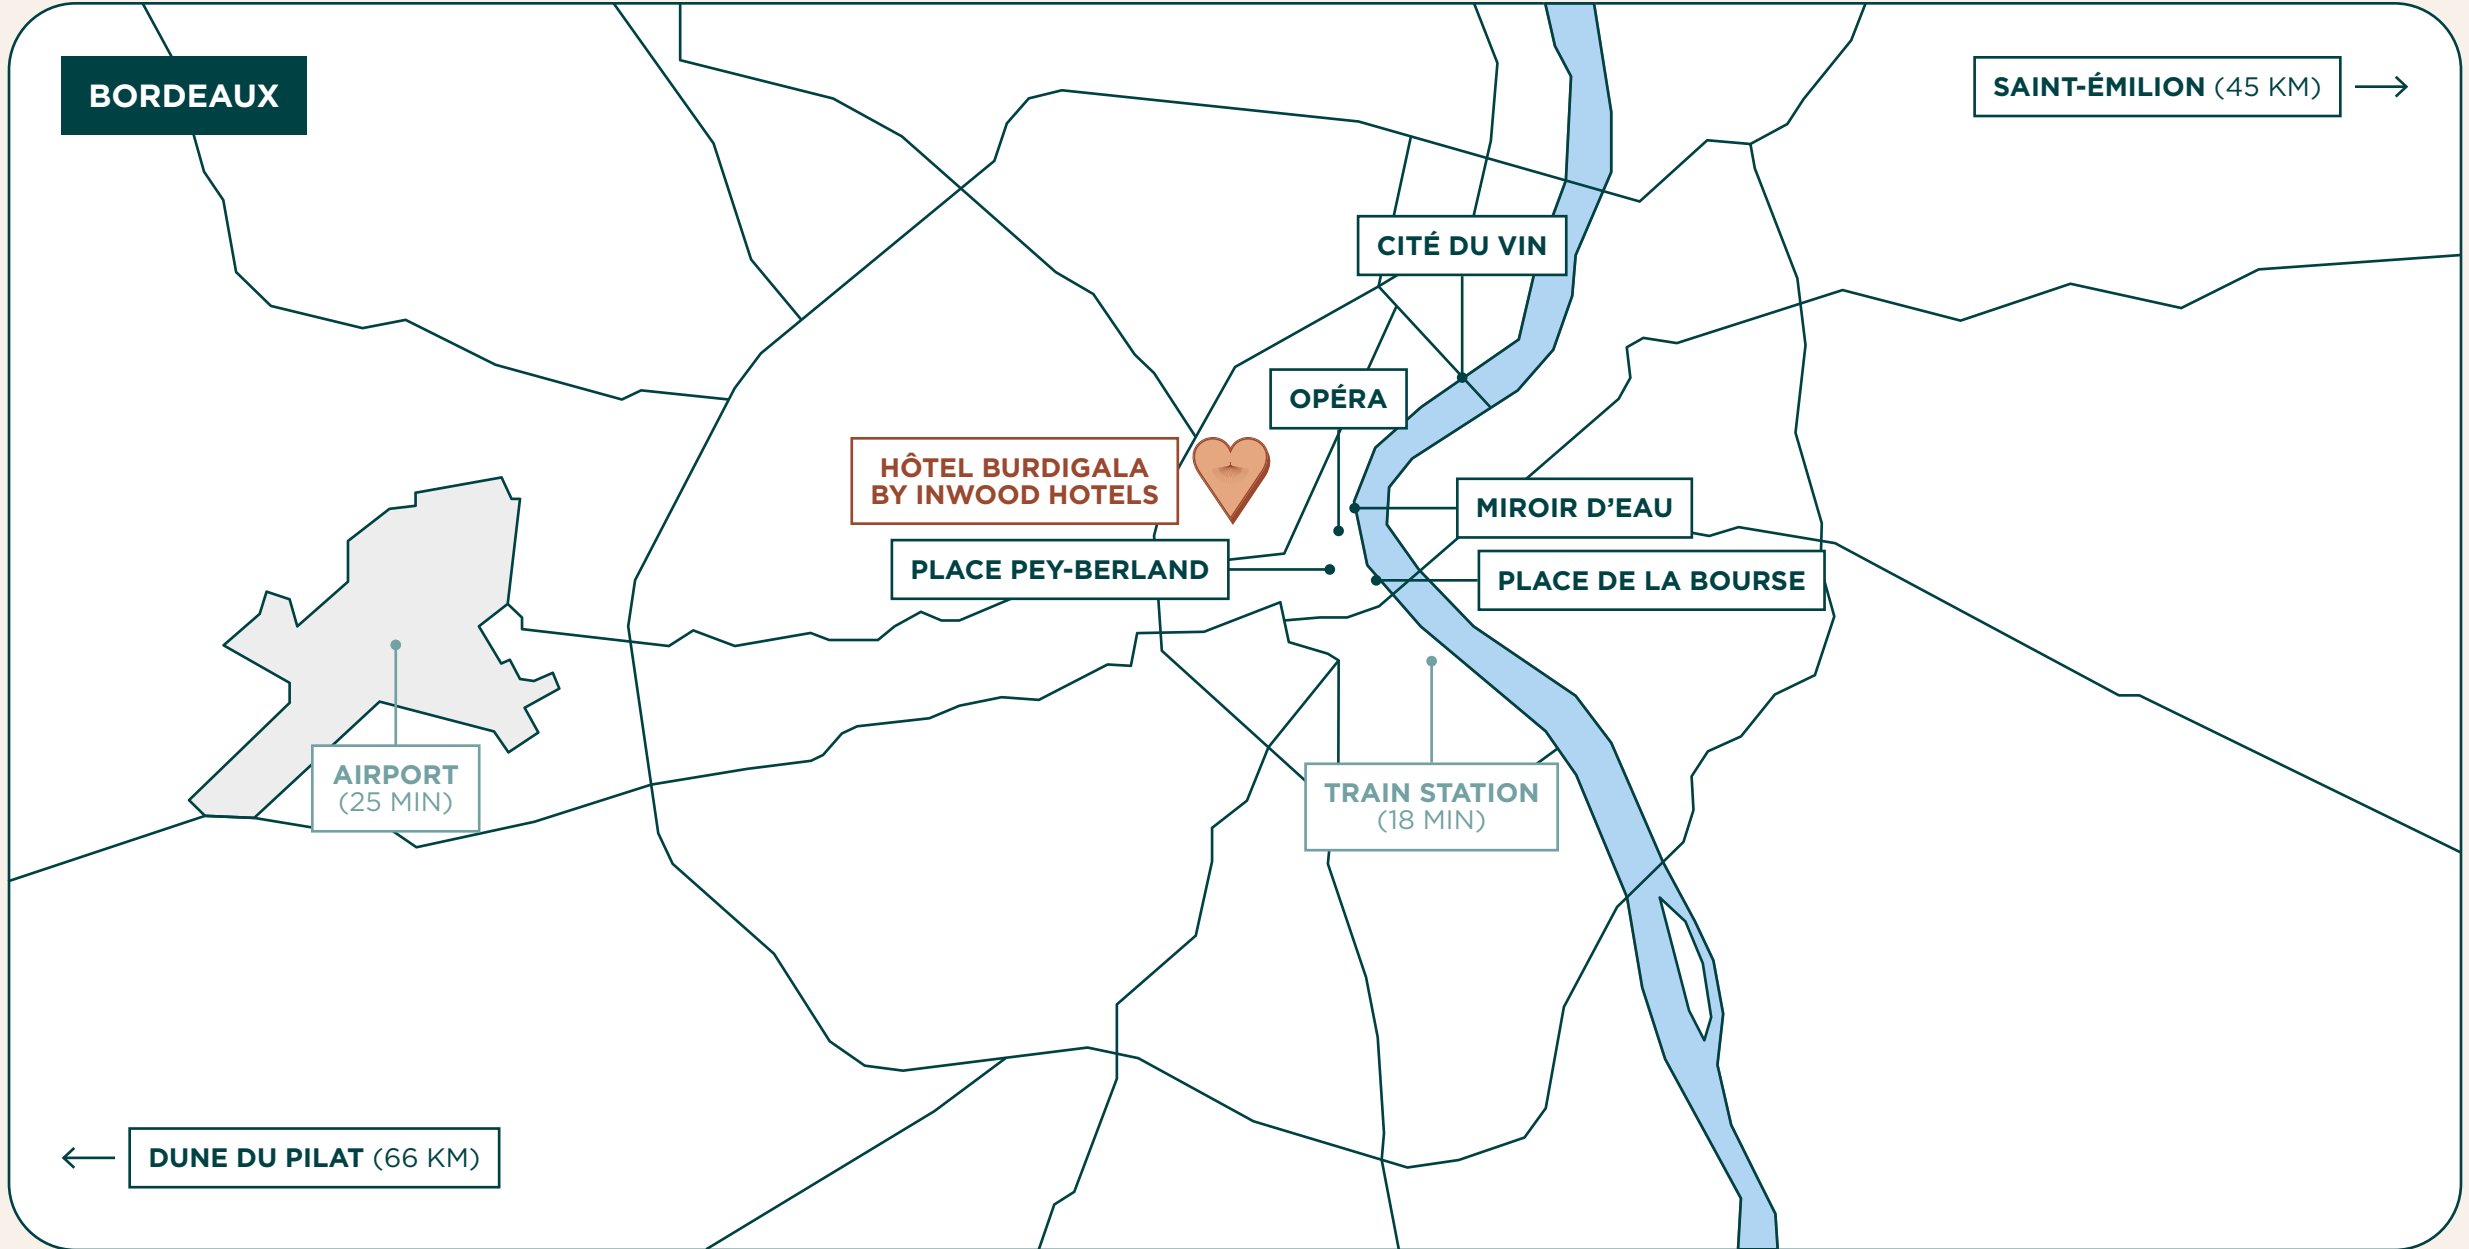

HOTEL'S LOCATION

BORDEAUX

BURDIGALA

ARCACHON

LE B D'ARCACHON

ARCANSE

NICE

LA MALMAISON

CAP D'ANTIBES

IMPERIAL GAROUE

PARIS

ELYSIA

LE DERBY ALMA

LE MONNA LISA

LE WALT

LA BOURDONNAIS

LE TOURVILLE

LE MARQUIS

HOTEL'S LOCATION

THE HOTEL

Lifestyle Hotel

Meriadeck District (Bordeaux city center)

The Art of Sharing!

NOS SERVICES